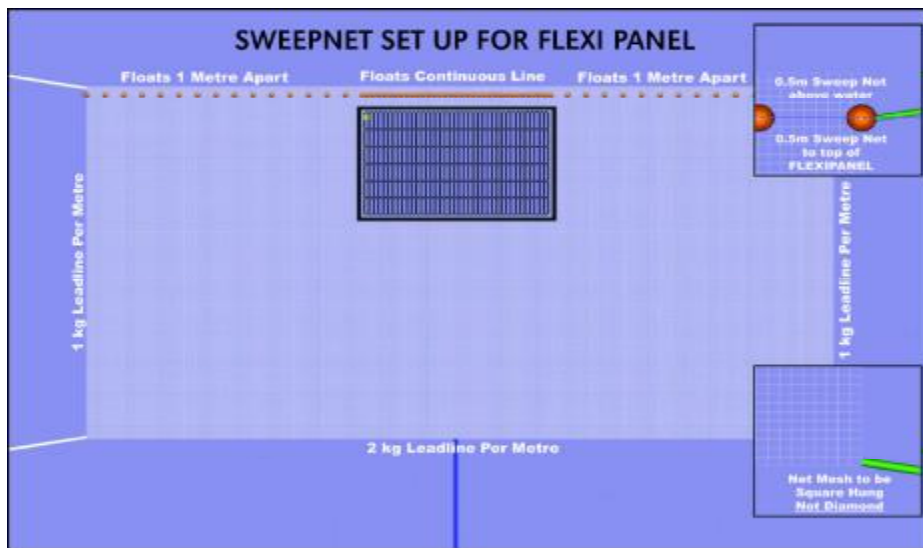

The unique low cost live fish passive grading system.

FLEXIPANEL

Flexipanel's unique rotating components allow size grading to be carried out without any stress or damage to biomass.

Close up view of zip netting stitched to sweep net.

Flexipanel is simply a device which combines the best characteristics of a rigid grading grid with the flexibility of a net.

PROTEUS SA

HEAD OFFICE : KARDAMILA, 82300 CHIOS, GREECE

CONTACT ADDRESS : Dimokritou Str., 1st klm Koropiou – Varis Ave, 194 00 Koropi, Greece